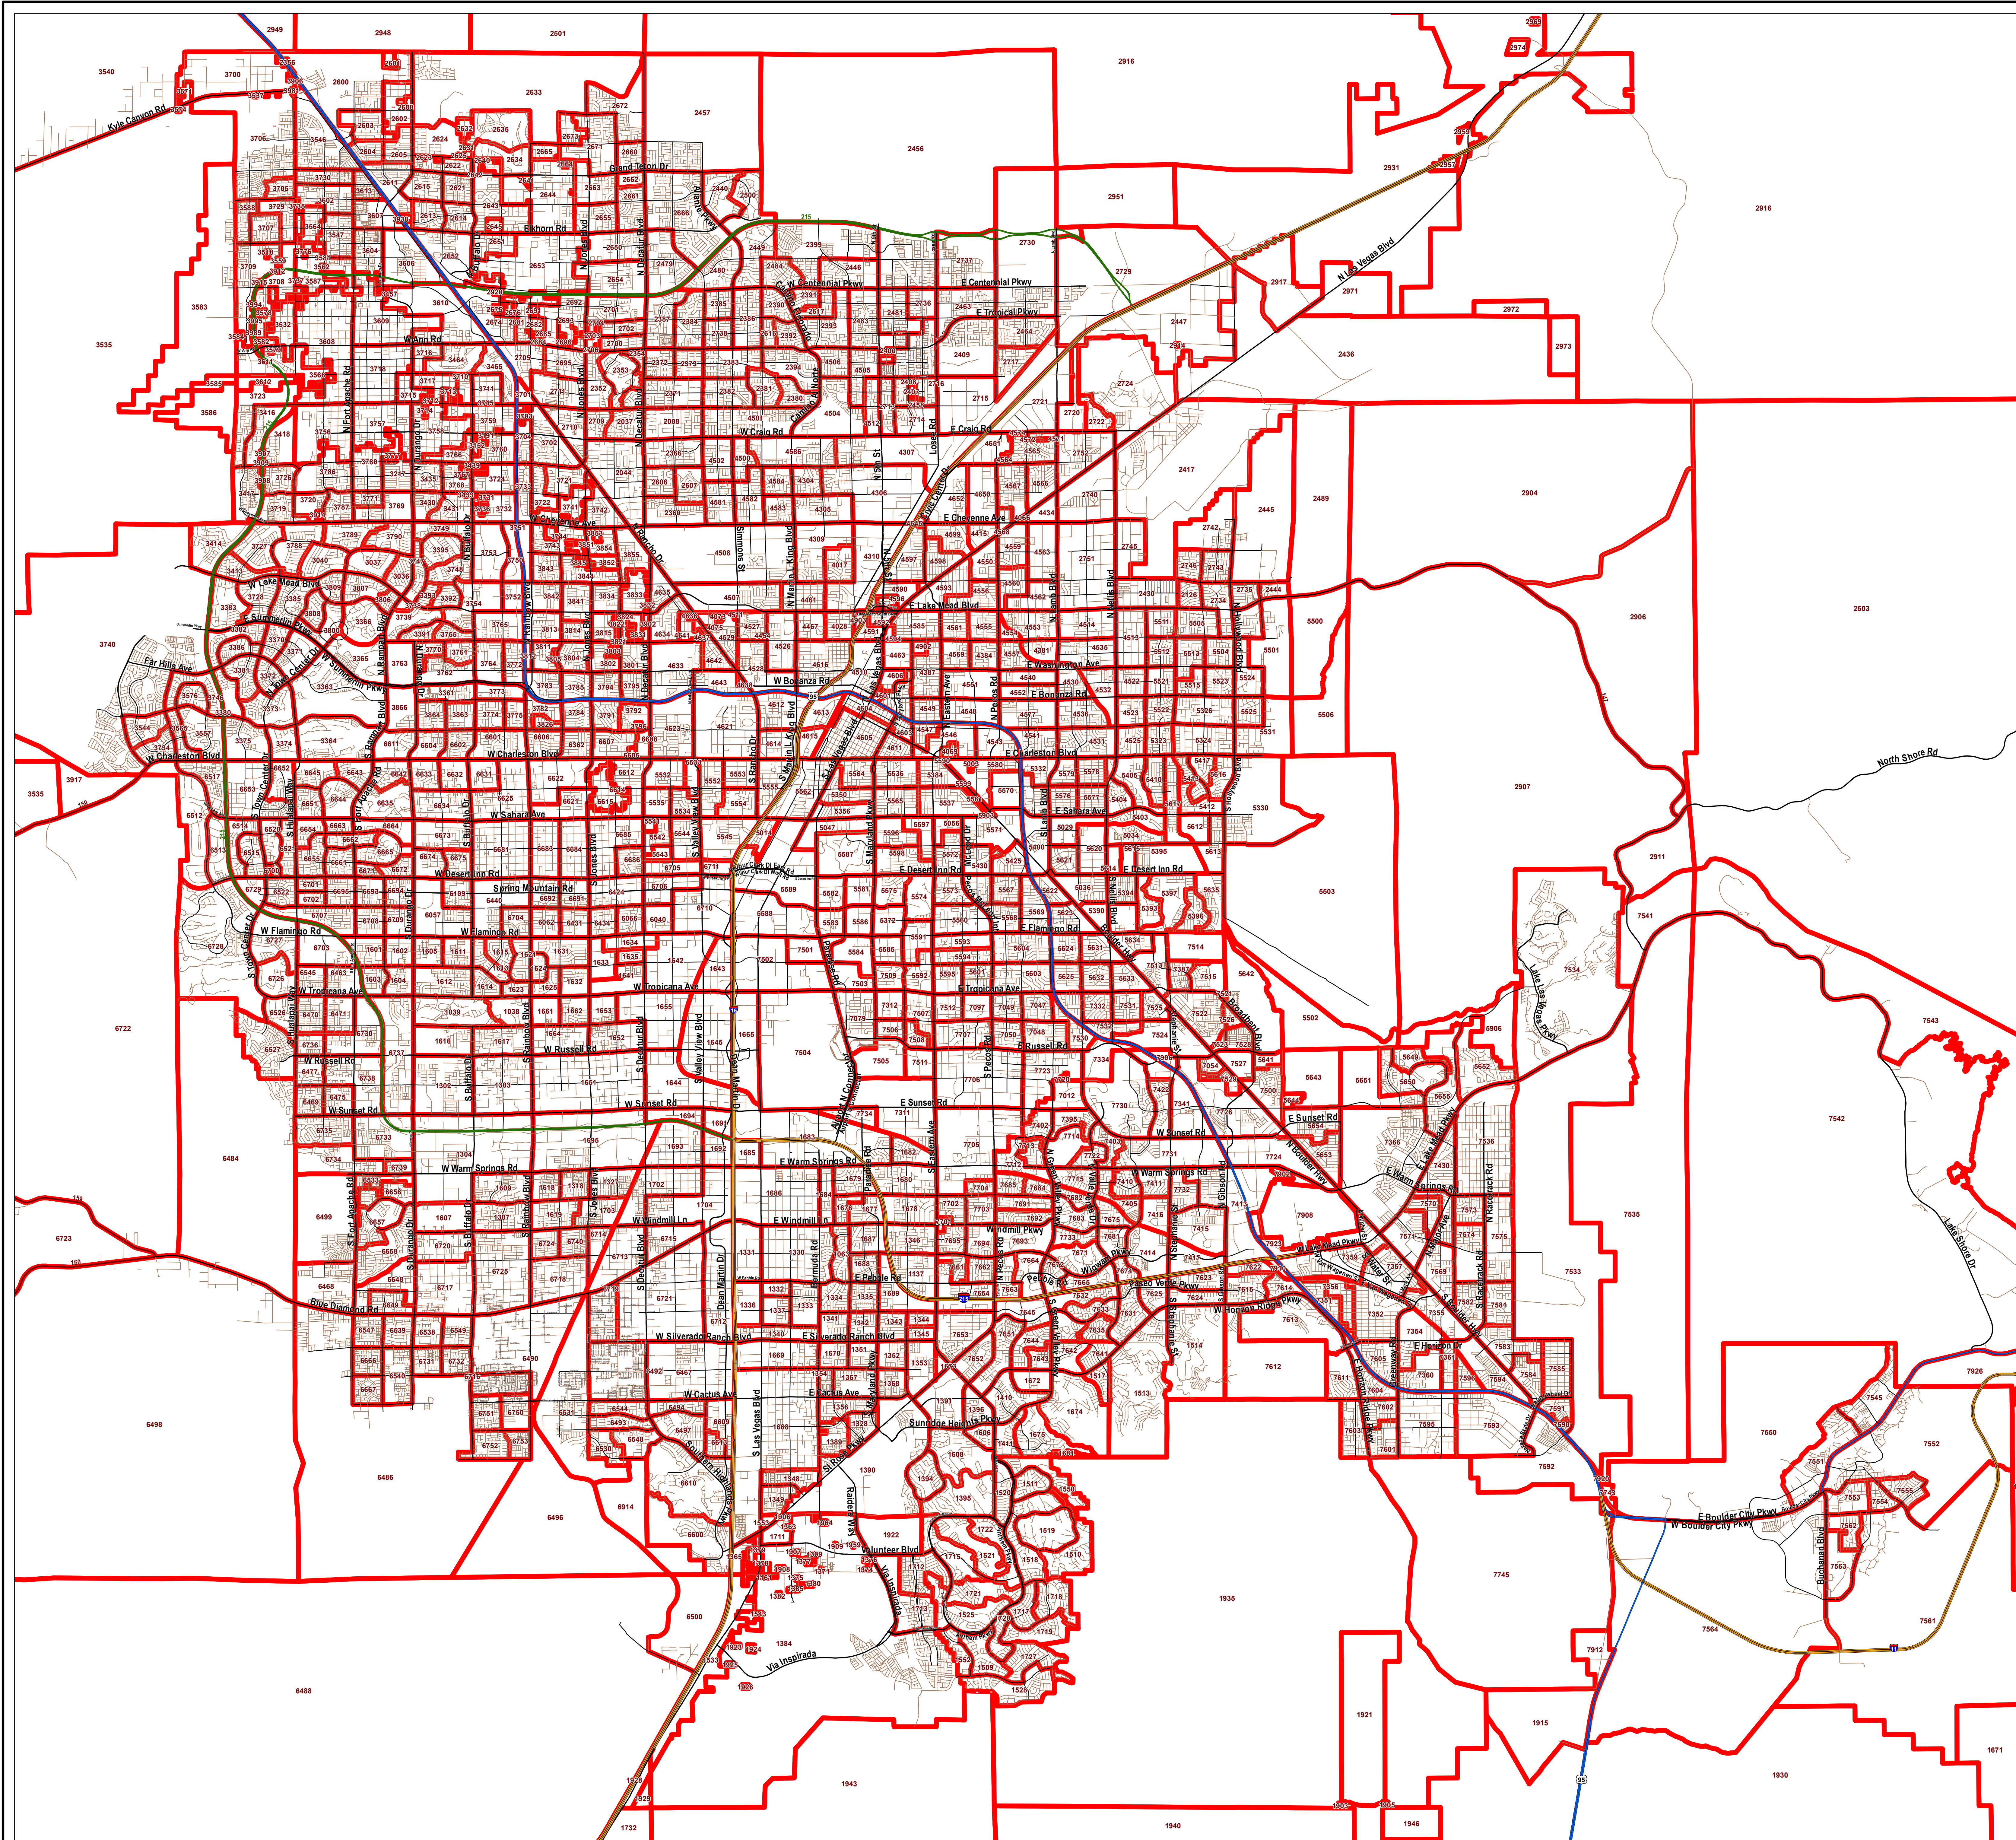

CLARK COUNTY CURRENT PRECINCTS METRO AREA

Clark County, Nevada

**ELECTION
DEPARTMENT**

Legend

PRECINCTS

1 inch = 5,271 feet
Date: 9/22/2021

Clark County
Vicinity Map - No Scale